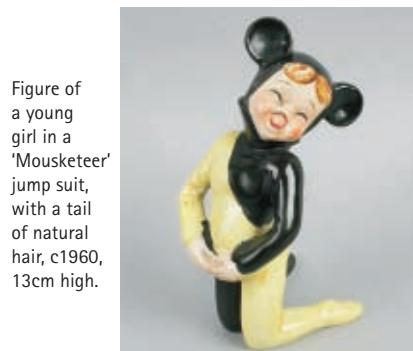

\$100 - \$120

Kookaburra Antiques, TAS

Figure of a young girl in a 'Mousketeer' jump suit, with a tail of natural hair, c1960, 13cm high.

\$430 - \$470

Shenton Park Antiques, WA

Disney 'Pluto' telephone, USA, c1980, 26cm high, 22cm wide.